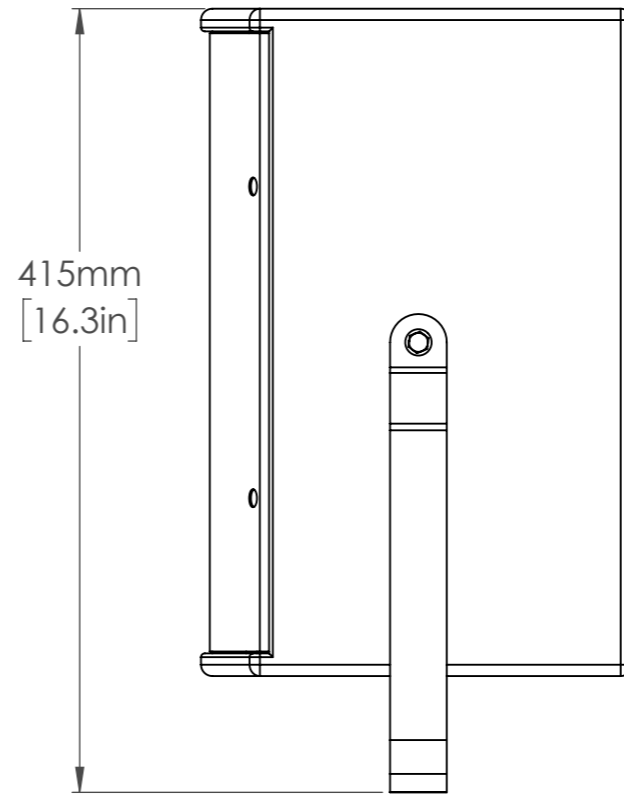

ITEM	DESCRIPTION	QUANTITY
1	YF81 - F81 YOKE	1
2	M6 X 30mm HEX BOLT	2
3	M6 C-FORM WASHER	2
4	M6 SPLIT WASHER	2

The Yoke provides 360° of rotation with top down or bottom up support.

To mount YF81, remove 2 x M6 blanking bolts on the side of the cabinet. The YF81 yoke fits to the F81 loudspeaker directly with 1 x M6 x 30mm hex bolt, 1 x M6 split washer and 1 x M6 C-form washer per side.

Funktion-One Research LTD
 Hoyle, Beare Green, Dorking, Surrey, RH5 4PS, UK
 mail@funktion-one.com +44 (0)1306 712820

Sheet: Overview
 Funktion-One Product Detail Drawing

A3 Sheet Scale: 1:4
 Filename:

Drawn By: Mike Igglesden 14/12/2021
F81+YF81-F1-DD=T0057-00