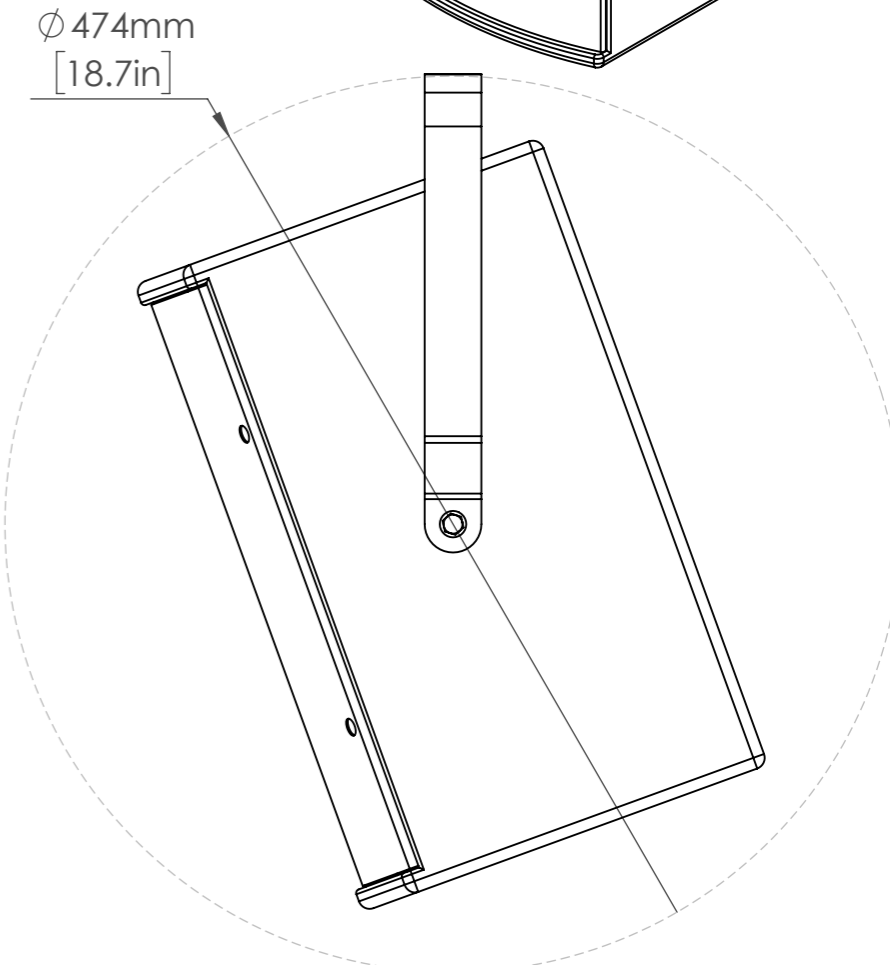

ITEM	DESCRIPTION	QUANTITY
1	YF81 - F81 YOKE	1
2	M6 X 30mm HEX BOLT	2
3	M6 C-FORM WASHER	2
4	M6 SPLIT WASHER	2

The Yoke provides 360° of rotation with top down or bottom up support.

To mount YF81, remove 2 x M6 blanking bolts on the side of the cabinet. The YF81 yoke fits to the F81 loudspeaker directly with 1 x M6 x 30mm hex bolt, 1 x M6 split washer and 1 x M6 C-form washer per side.

Funktion-One Research LTD
 Hoyle, Beare Green, Dorking, Surrey, RH5 4PS, UK
 mail@funktion-one.com +44 (0)1306 712820

Sheet: Overview
 Funktion-One Product Detail Drawing

A3 Sheet Scale: 1:4
 Filename:

Drawn By: Mike Igglesden 14/12/2021
F81+YF81-F1-DD=T0057-00