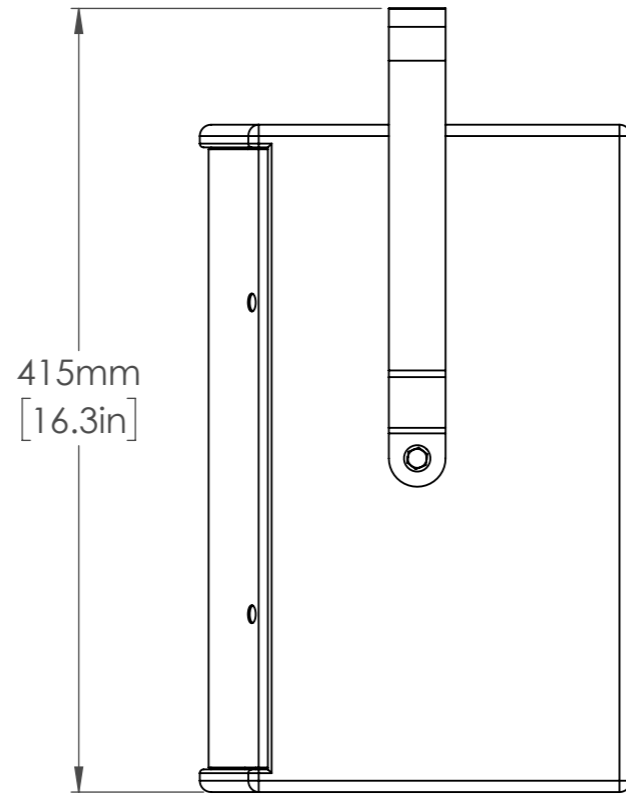

ITEM	DESCRIPTION	QUANTITY
1	YF81 - F81 YOKE	1
2	M6 X 30mm HEX BOLT	2
3	M6 C-FORM WASHER	2
4	M6 SPLIT WASHER	2

The Yoke provides 360° of rotation with top down or bottom up support.

To mount YF81, remove 2 x M6 blanking bolts on the side of the cabinet. The YF81 yoke fits to the F81 loudspeaker directly with 1 x M6 x 30mm hex bolt, 1 x M6 split washer and 1 x M6 C-form washer per side.

Funktion-One Research LTD
 Hoyle, Beare Green, Dorking, Surrey, RH5 4PS, UK
 mail@funktion-one.com +44 (0)1306 712820

Sheet: Overview
 Funktion-One Product Detail Drawing

A3 Sheet Scale: 1:4
 Filename:

Drawn By: Mike Igglesden 14/12/2021
F81+YF81-F1-DD=T0057-00