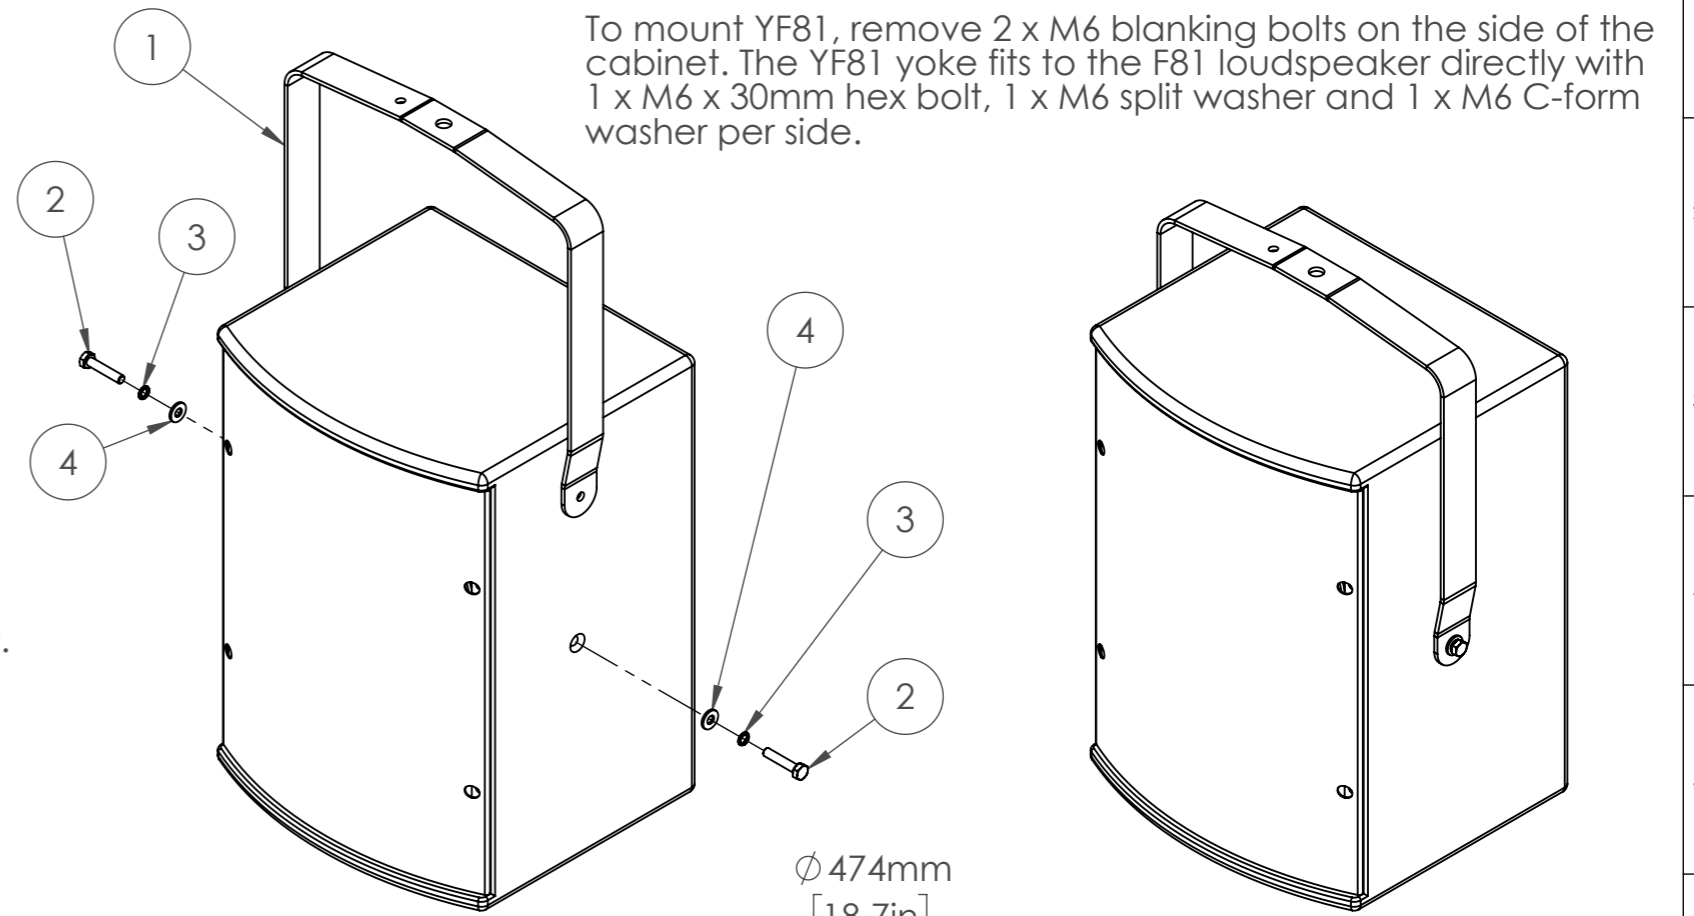

ITEM	DESCRIPTION	QUANTITY
1	YF81 - F81 YOKE	1
2	M6 X 30mm HEX BOLT	2
3	M6 C-FORM WASHER	2
4	M6 SPLIT WASHER	2

The Yoke provides 360° of rotation with top down or bottom up support.

To mount YF81, remove 2 x M6 blanking bolts on the side of the cabinet. The YF81 yoke fits to the F81 loudspeaker directly with 1 x M6 x 30mm hex bolt, 1 x M6 split washer and 1 x M6 C-form washer per side.

Funktion-One Research LTD
 Hoyle, Beare Green, Dorking, Surrey, RH5 4PS, UK
 mail@funktion-one.com +44 (0)1306 712820

Sheet: Overview
 Funktion-One Product Detail Drawing

A3 Sheet Scale: 1:4
 Filename:

Drawn By: Mike Igglesden 14/12/2021
F81+YF81-F1-DD=T0057-00