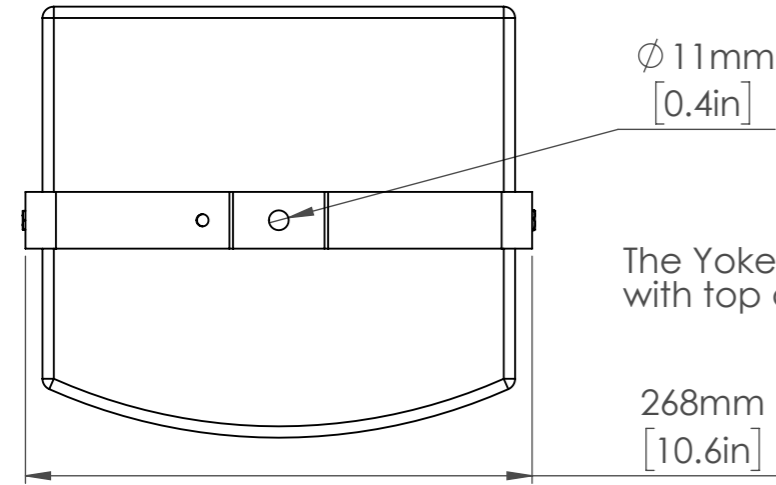

ITEM	DESCRIPTION	QUANTITY
1	YF81 - F81 YOKE	1
2	M6 X 30mm HEX BOLT	2
3	M6 C-FORM WASHER	2
4	M6 SPLIT WASHER	2

The Yoke provides 360° of rotation with top down or bottom up support.

To mount YF81, remove 2 x M6 blanking bolts on the side of the cabinet. The YF81 yoke fits to the F81 loudspeaker directly with 1 x M6 x 30mm hex bolt, 1 x M6 split washer and 1 x M6 C-form washer per side.

Funktion-One Research LTD
 Hoyle, Beare Green, Dorking, Surrey, RH5 4PS, UK
 mail@funktion-one.com +44 (0)1306 712820

Sheet: Overview
 Funktion-One Product Detail Drawing

A3 Sheet Scale: 1:4
 Filename:

Drawn By: Mike Igglesden 14/12/2021
F81+YF81-F1-DD=T0057-00